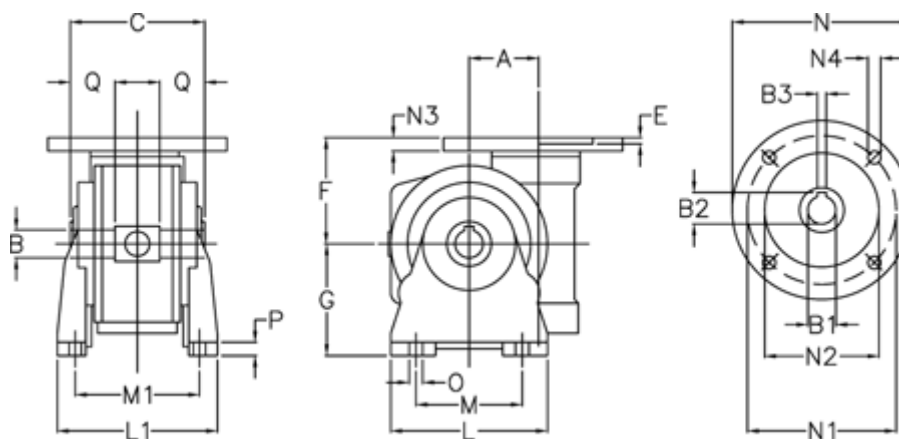

Data Sheet

Article number: 3902049014332
Description: Worm gear
VF 49-V-14-80B5

Measures

A	= 49.5	G	= 82	N3	= 10
B	= 25 H7	L	= 110	N4	= 11.5
B1 E7	= 19	L1	= 124	O	= 8.5
B2	= 21.8	M	= 63	P	= 12
B3 H9	= 6	M1	= 98.5	Q	= 22.5
C	= 82	N	= 200		
E	= 3	N1	= 165		
F	= 70	N2	= 130		